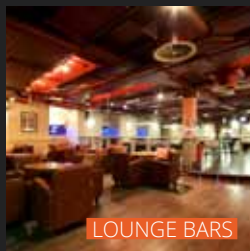

Call **020 7967 1067** or visit:
WWW.NAMCOFUNSCAPE-LONDONEVENTS.CO.UK