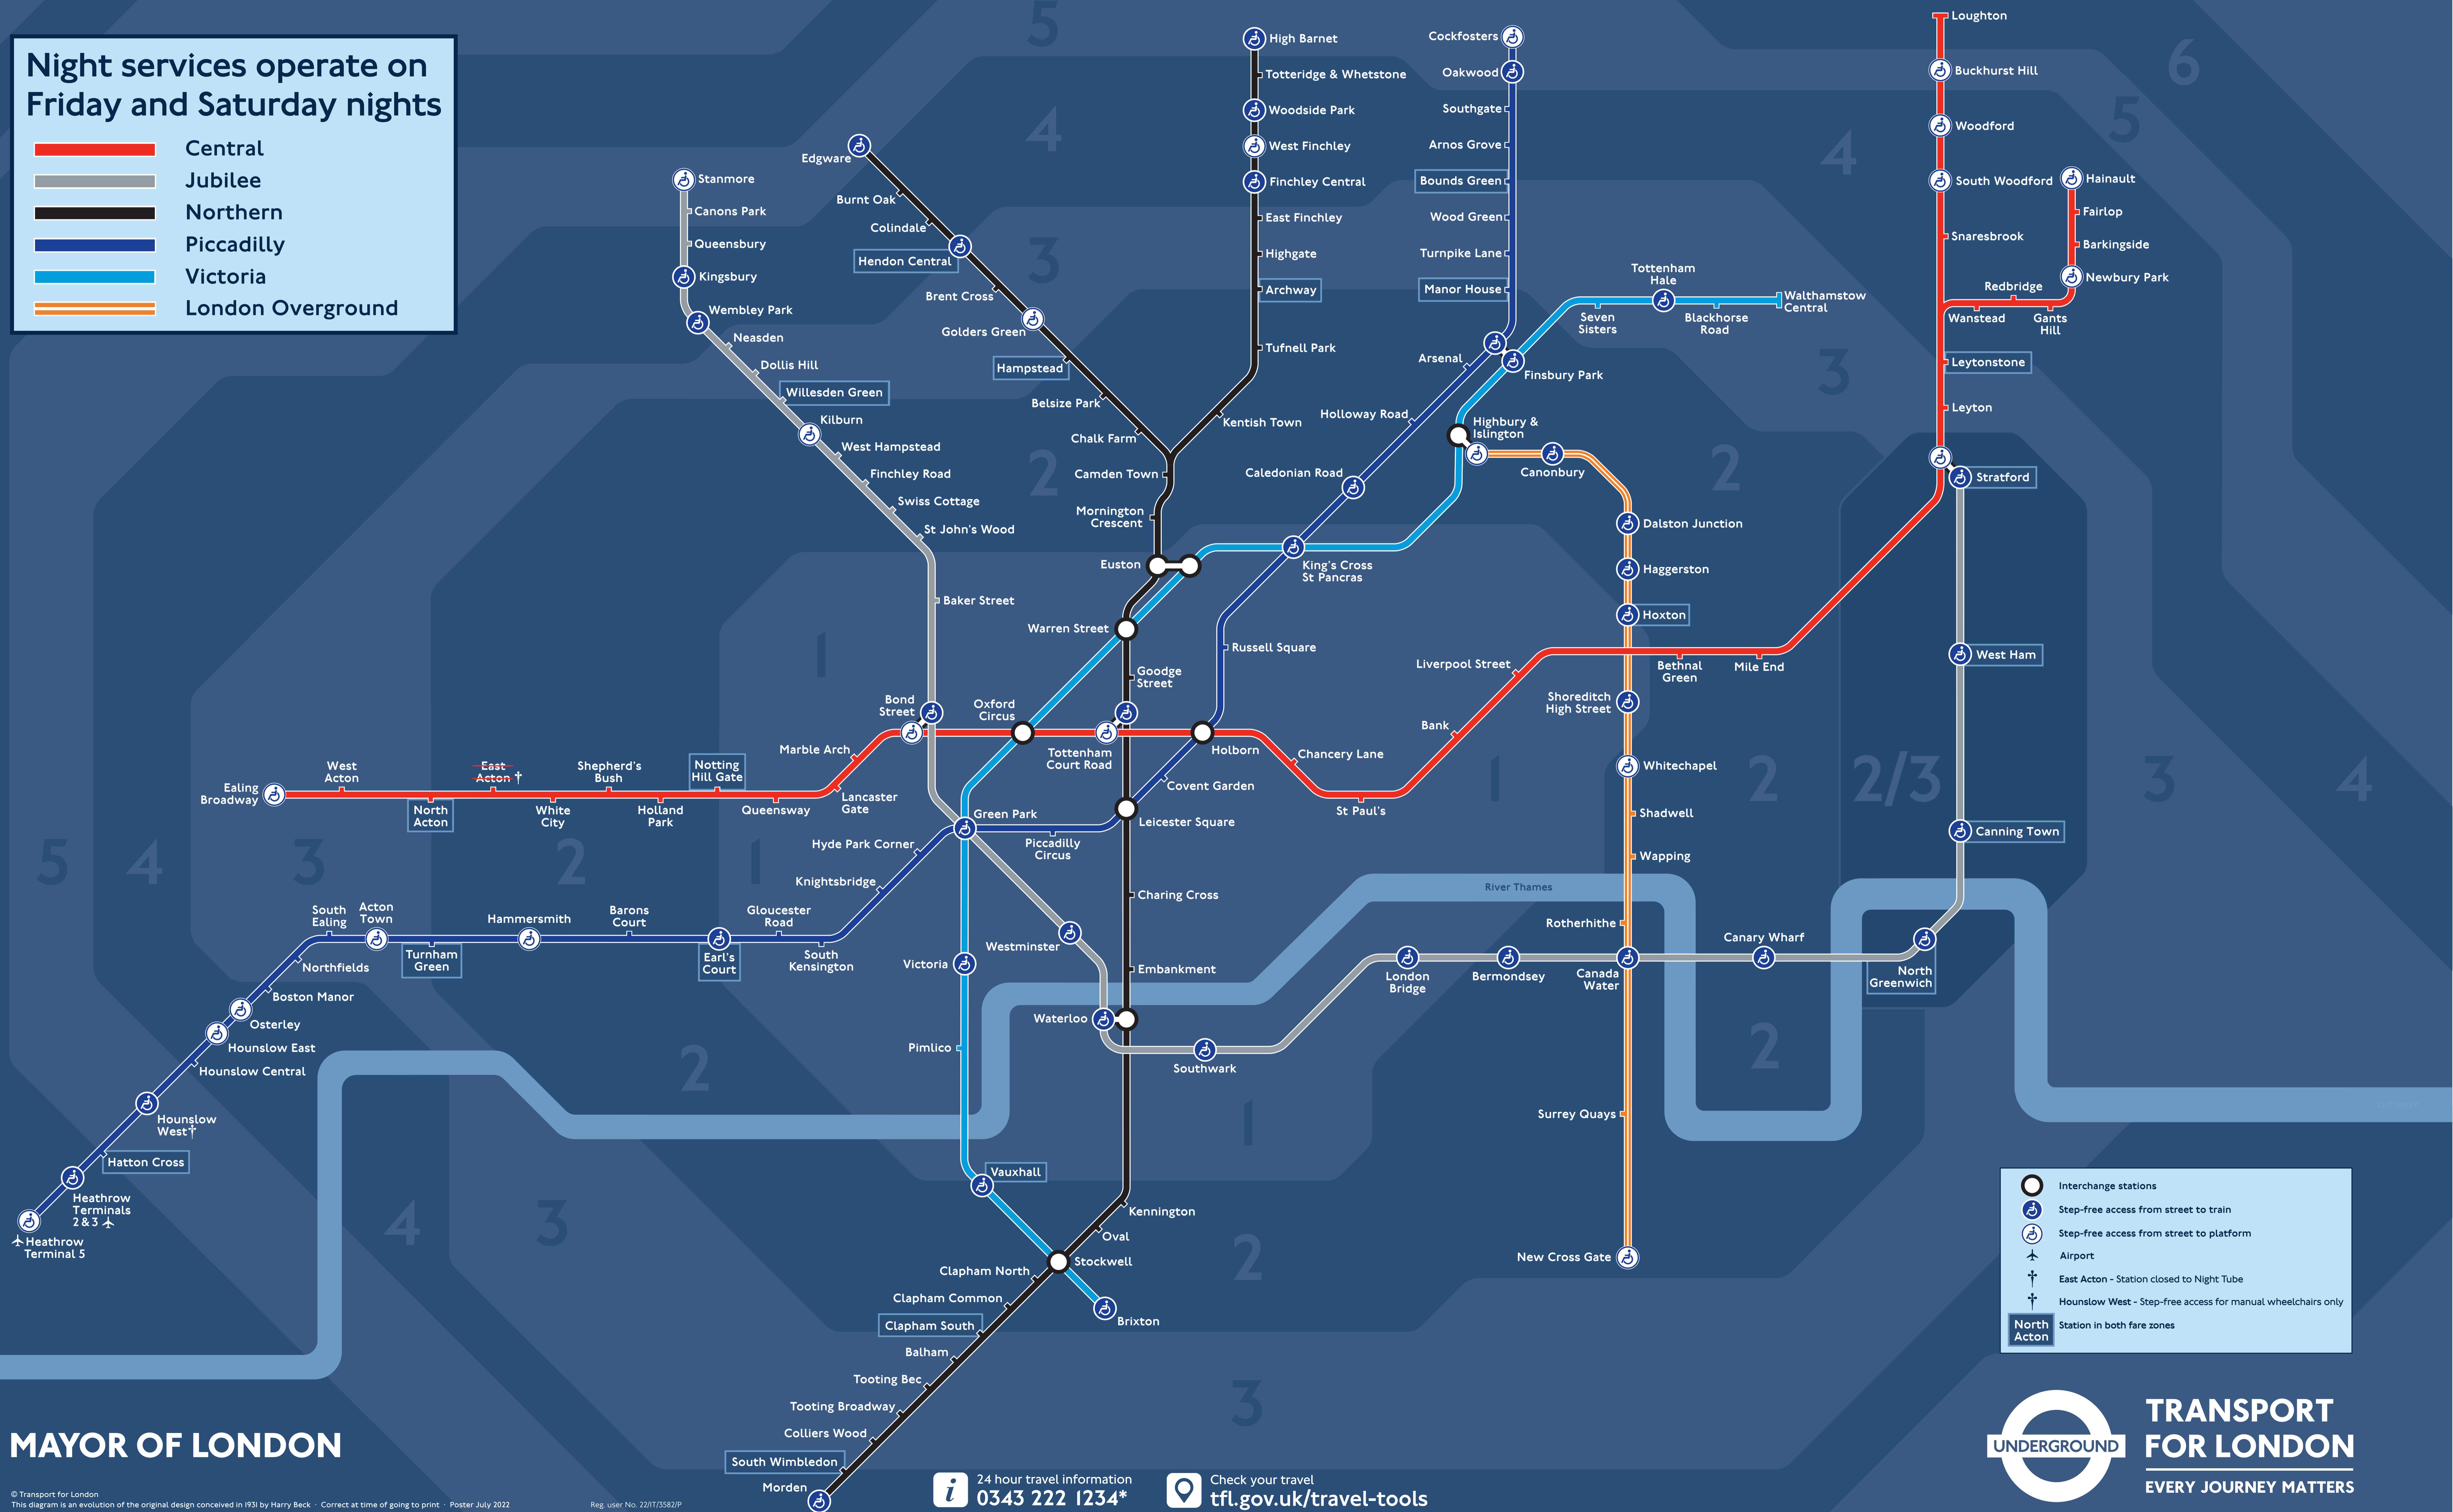

Night Tube and London Overground map

Operates on Friday and Saturday nights

Tube and London Overground Night Services

Night services operate on Friday and Saturday nights

- █ Central
- █ Jubilee
- █ Northern
- █ Piccadilly
- █ Victoria
- █ London Overground

MAYOR OF LONDON

TRANSPORT FOR LONDON
EVERY JOURNEY MATTERS

© Transport for London
This diagram is an evolution of the original design conceived in 1931 by Harry Beck. Correct at time of going to print. Poster July 2022

Reg. user No. 22/17/3582/P

24 hour travel information
0343 222 1234*

Check your travel
tfl.gov.uk/travel-tools