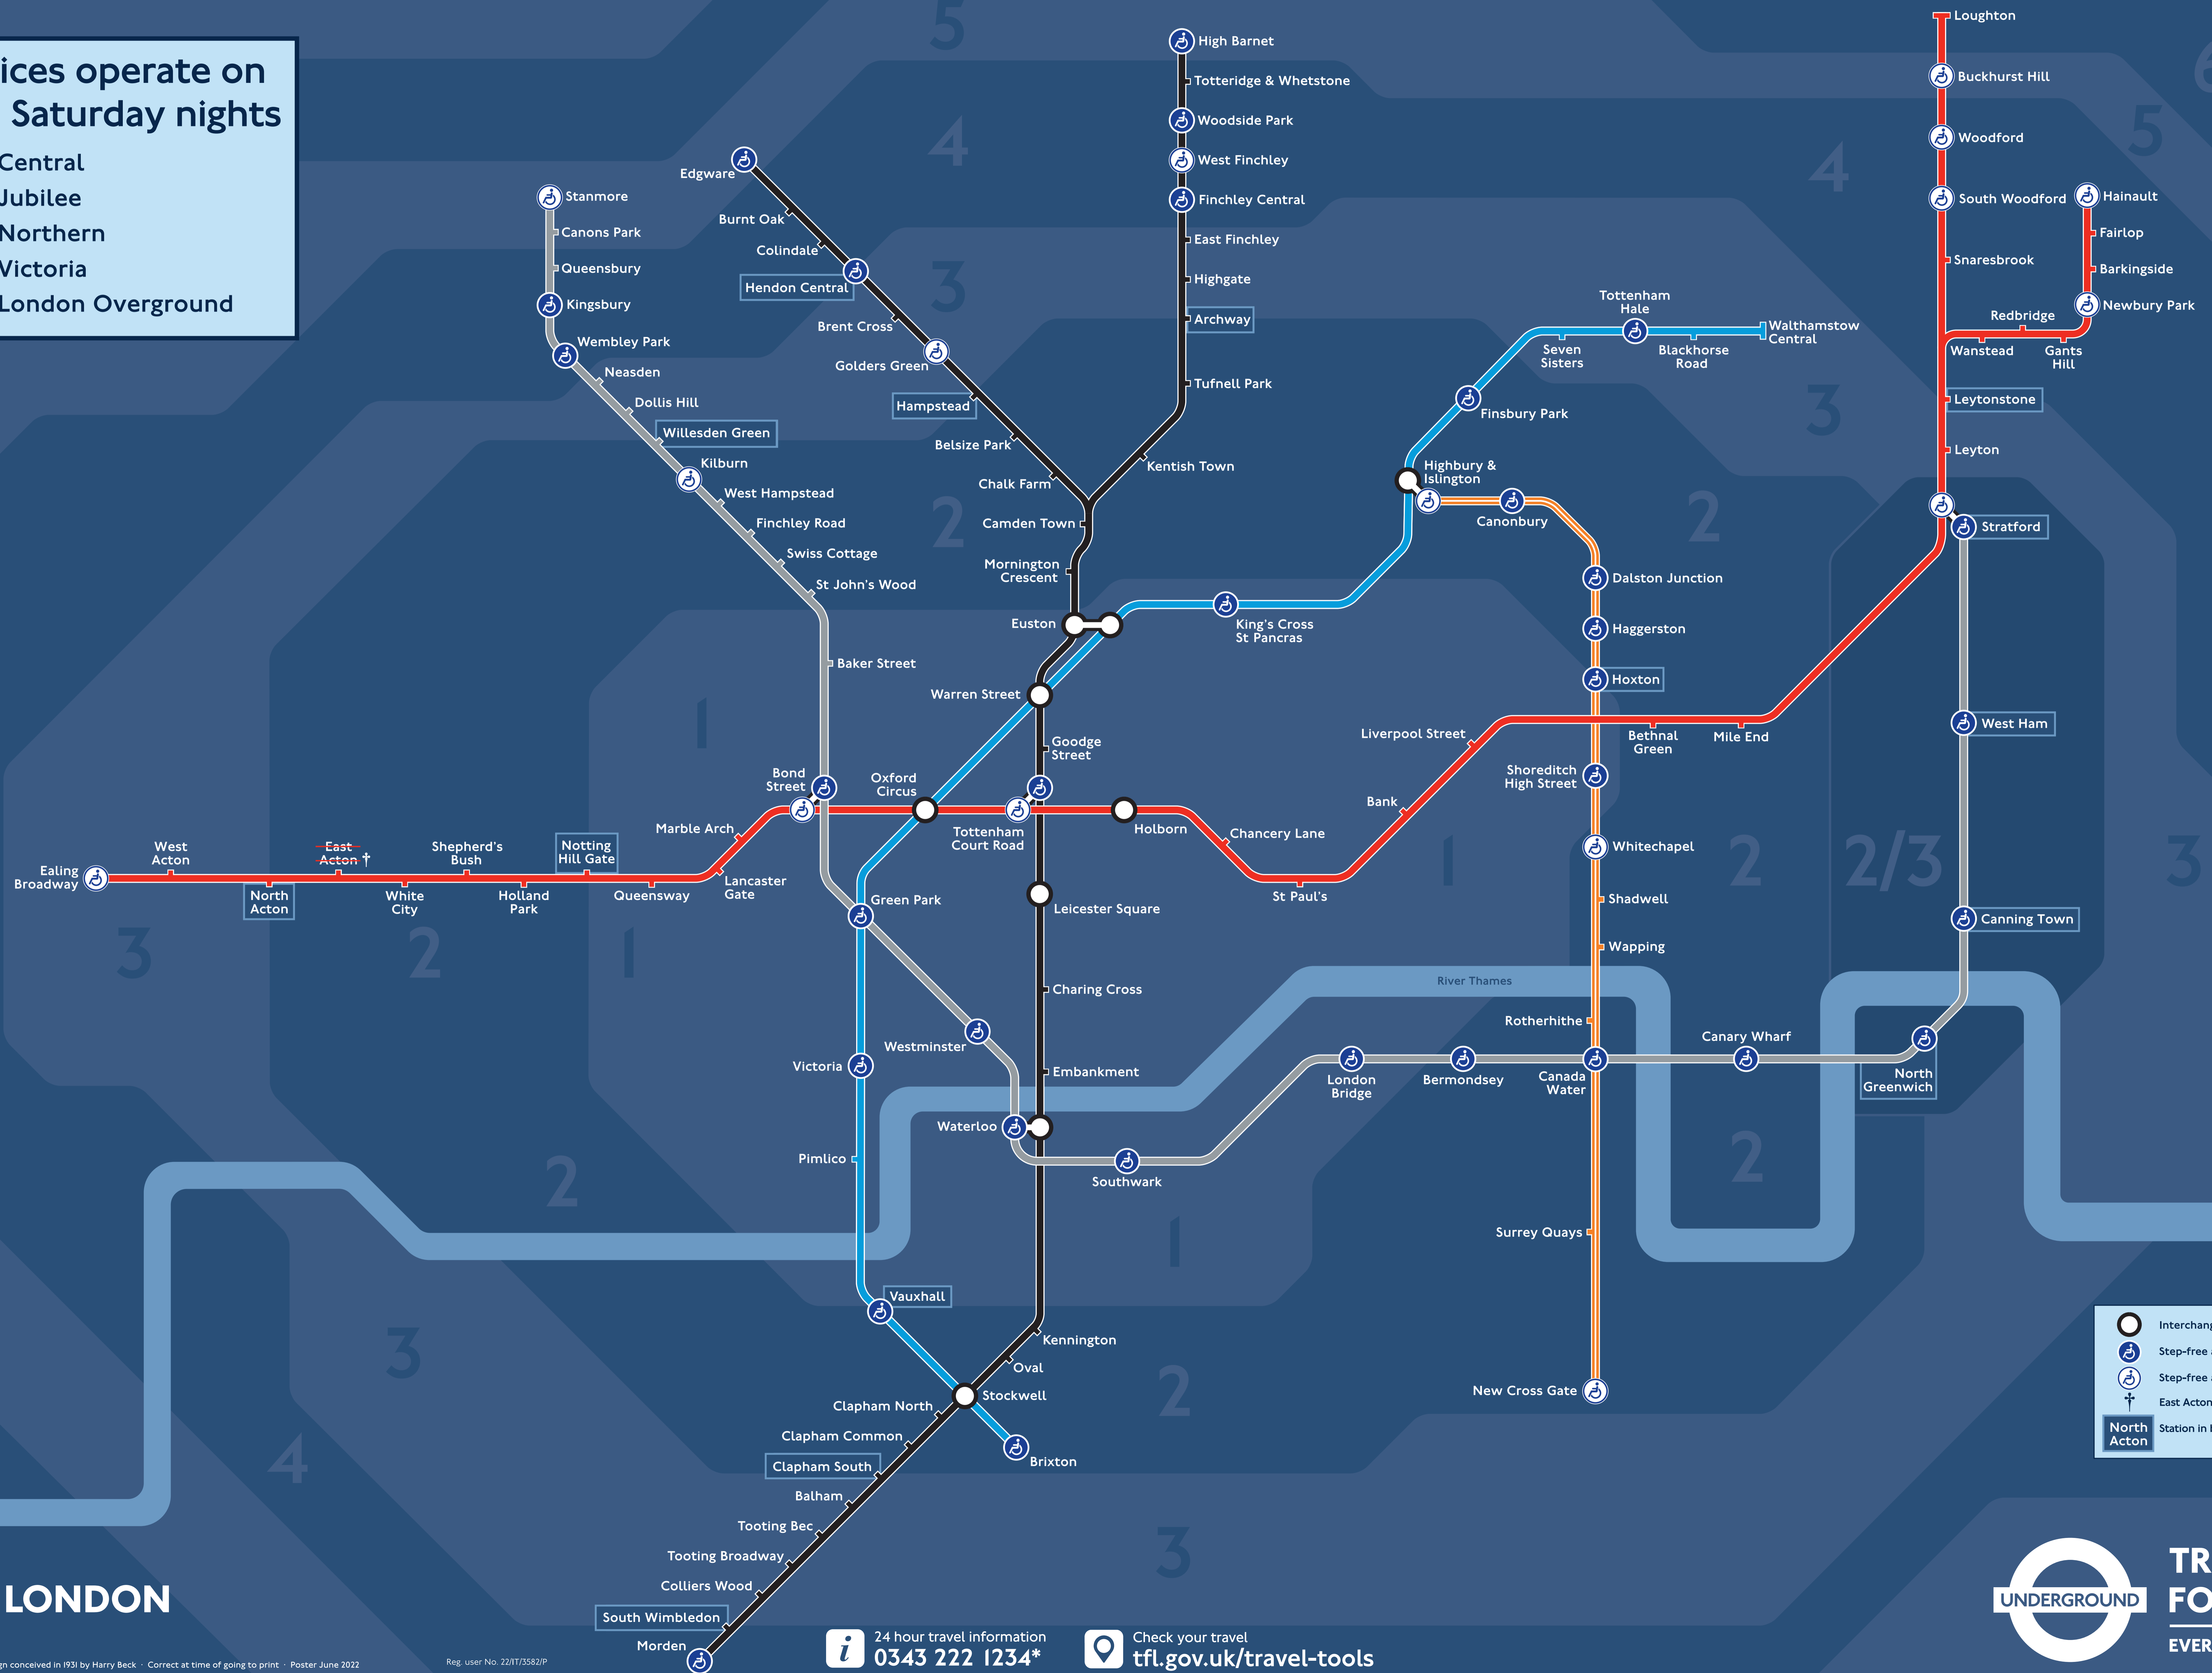

Night Tube and London Overground map

Operates on Friday and Saturday nights

Tube and London Overground Night Services

Night services operate on Friday and Saturday nights

- █ Central
- █ Jubilee
- █ Northern
- █ Victoria
- █ London Overground

- Interchange stations
- Step-free access from street to train
- Step-free access from street to platform
- East Acton - Station closed to Night Tube
- Station in both fare zones

MAYOR OF LONDON

Reg. user No. 22/17/3582/P

24 hour travel information
0343 222 1234*

Check your travel
tfl.gov.uk/travel-tools

TRANSPORT FOR LONDON
EVERY JOURNEY MATTERS